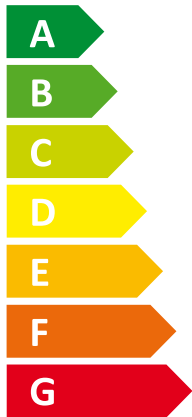

ENERG

енергия · ενεργεια

VWL 125/5 AS 230V + VWL 128/5

I Vaillant

II IS

Two icons showing sound power level. The top icon shows a speaker inside a house with the label "45 dB". The bottom icon shows a speaker outside a house with the label "60 dB".

A legend for power consumption levels, showing three colored squares with corresponding values: a dark blue square for "10 kW", a medium blue square for "11 kW", and a light blue square for "9 kW".