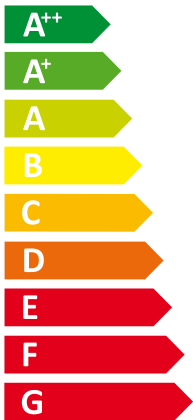

ENERG

енергия · ενεργεια

VWL 125/5 AS 230V + VWL 128/5

I Vaillant

II IS

Two icons showing sound power level. The top icon shows a speaker inside a house with the label "45 dB". The bottom icon shows a speaker outside a house with the label "60 dB".

A legend for power consumption levels, showing three colored squares with corresponding values: a dark blue square for "10 kW", a medium blue square for "11 kW", and a light blue square for "9 kW".